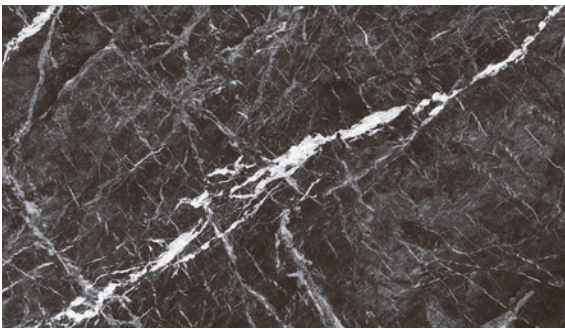

FRATELLI
SURFACES
PORCELAIN SOLUTIONS

1600 x 3200mm 12mm

MADE IN ITALY

COLOUR COLLECTION

Finishes: **S** Soft **N** Natural
B Book-Matched A & B Slabs
Slab Dimensions: 1600mm x 3200mm
Thickness: 12mm

Arabescato Vagli

S B

Calacatta Gold

S B

Carnico

S B

Carrara Bianco

S

Carrara Diagonale

S B

Ceppo White

N

Concrete Silver

N

Concrete White

N

Iron black